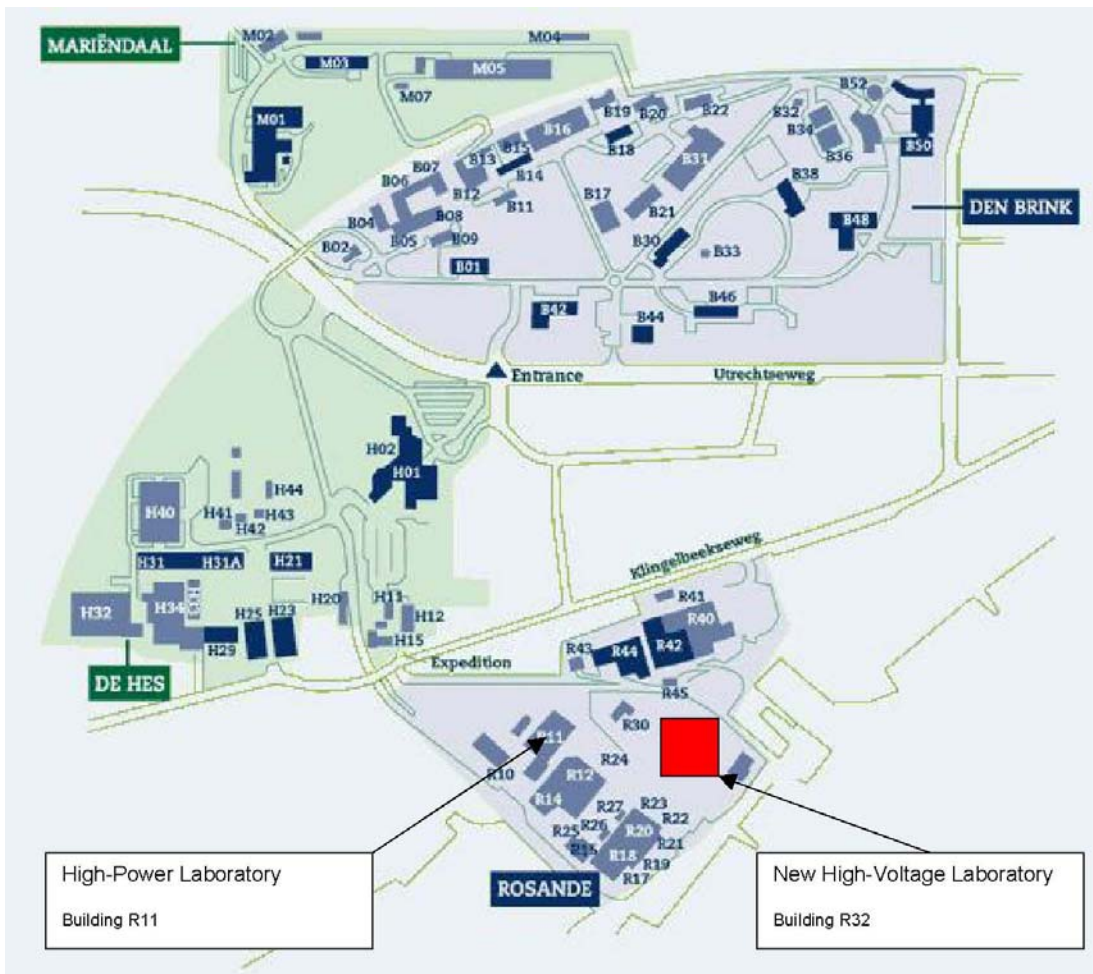

How to get to KEMA in Arnhem?

KEMA en het BusinessParkArnhem in Arnhem

Business Park Arnheems Buiten

From Schiphol Airport

- highway A4 direction Amsterdam
- after tunnel turn right highway A9 direction Utrecht
- then A2 to Utrecht
- at motorway junction Oudenrijn (Utrecht) highway A12 direction to Arnhem
- follow A12 to Arnhem
- exit Oosterbeek / Arnhem
- turn right to Oosterbeek, road N224
- at traffic lights turn right to Oosterbeek
- in Oosterbeek turn left to Arnhem, road N225
- after the railroad overpass turn left for business park Arnheems Buiten

From Utrecht, The Hague or Amsterdam

- highway A12 to Arnhem
- exit Oosterbeek / Arnhem
- turn right to Oosterbeek, road N224
- at traffic lights turn right to Oosterbeek
- in Oosterbeek turn left to Arnhem, road N225
- after the railroad overpass turn left for business park Arnheems Buiten

From Rotterdam

- highway A15 direction Gorinchem / Tiel
- highway A50 to Apeldoorn / Doetinchem
- exit Renkum / Oosterbeek
- turn right, N225
- stay on this road, which leads through Oosterbeek towards Arnhem
- after the railroad overpass turn left for business park Arnhems Buiten

From Germany

- highway A12 to Arnhem
- exit Arnhem Noord
- follow direction Arnhem Centrum
- follow direction Burgers 'Zoo/Oosterbeek
- stay on this road, which leads to Oosterbeek
- In Oosterbeek scharp corner to the left, direction Arnhem
- after the railroad overpass turn left for business park Arnhems Buiten